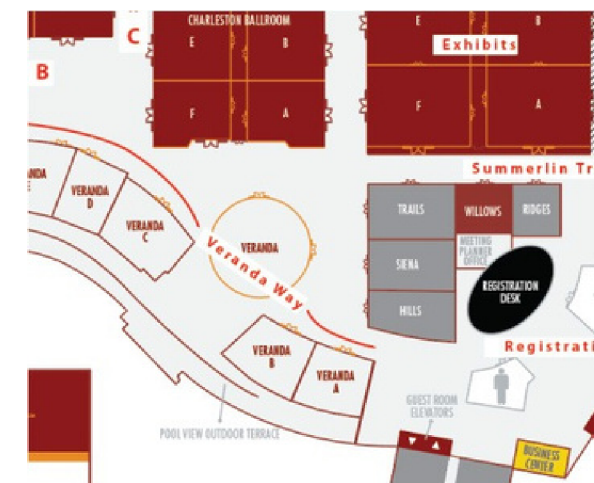

Buyout opportunity is subject to availability.

VERANDA WAY

TIMES SQUARE FLOOR CLINGS

Digital Print Floor Wrap w/ Matte Laminate

3'x3' Sections (4 Available)

\$150 EACH

Ad placement on the floor will be per AADOM's discretion.

VERANDA WAY

HALLWAY COLUMNS / PILLARS

Digital Print On PhotoTex @ APPROX 48" w x 120" h (MAX) (x2)

*** 2 Available

\$1,250 EACH

Event space photos are for reference only. AADOM will strive to place branded items in the areas depicted, but in the event they need to be moved, AADOM's team will place them at its discretion in a comparable area. All artwork is subject to AADOM's approval.

VERANDA WAY

Veranda A - Exterior Glass

Digital Print On Wall Wrap Material
Opaque Wrap - Cover 2 Glass Bays (Left & Right)

Any artwork in the top 6" of the image will be partially blocked from view (Only applicable when entire glass is covered)

LEFT

94.5"w x 120"h (MAX)

\$1,500

RIGHT

101.25"w x 120"h (MAX)

\$1,500

Event space photos are for reference only. AADOM will strive to place branded items in the areas depicted, but in the event they need to be moved, AADOM's team will place them at its discretion in a comparable area. All artwork is subject to AADOM's approval.