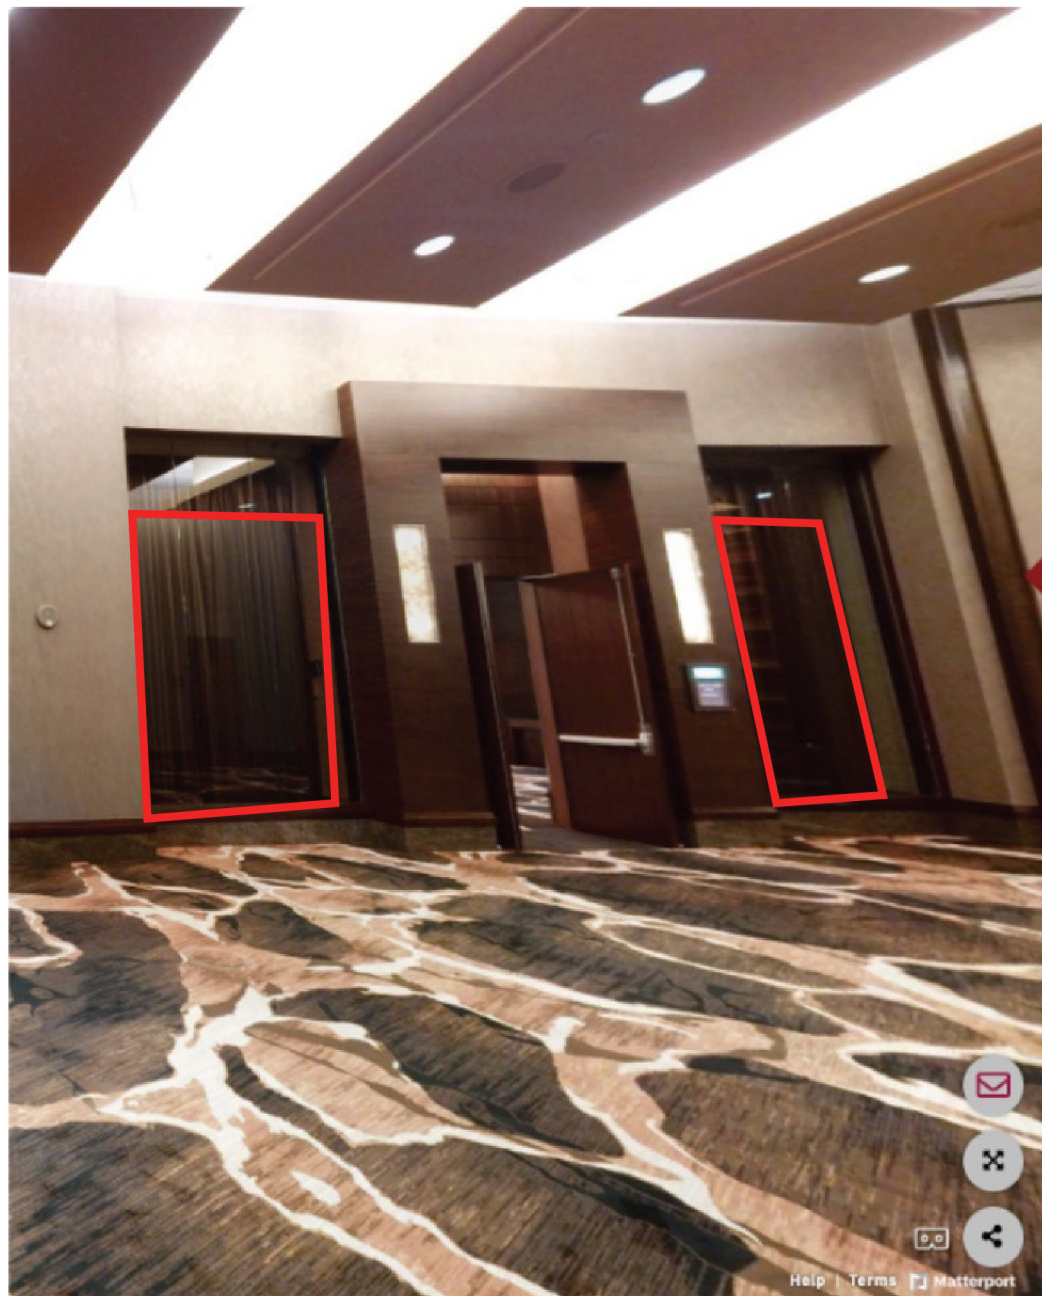

VERANDA WAY