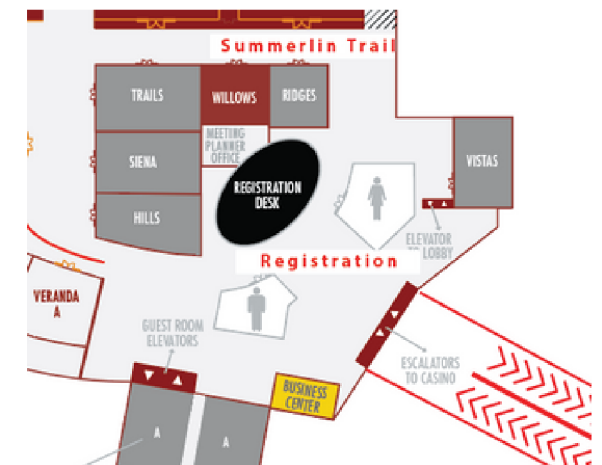

red rock
CASINO

red rock

SM

CASINO • RESORT • SPA
Las Vegas

Convention Space Signage Opportunities

REGISTRATION

REGISTRATION FLOOR

Digital Print Floor Wrap w/ Matte Laminate

3'x3' Sections (40 Available)

\$150 EACH

Ad placement on the floor will be per AADOM's discretion.

Event space photos are for reference only. AADOM will strive to place branded items in the areas depicted, but in the event they need to be moved, AADOM's team will place them at its discretion in a comparable area. All artwork is subject to AADOM's approval.

Event space photos are for reference only. AADOM will strive to place branded items in the areas depicted, but in the event they need to be moved, AADOM's team will place them at its discretion in a comparable area. All artwork is subject to AADOM's approval.

VERANDA WAY

Event space photos are for reference only. AADOM will strive to place branded items in the areas depicted, but in the event they need to be moved, AADOM's team will place them at its discretion in a comparable area. All artwork is subject to AADOM's approval.