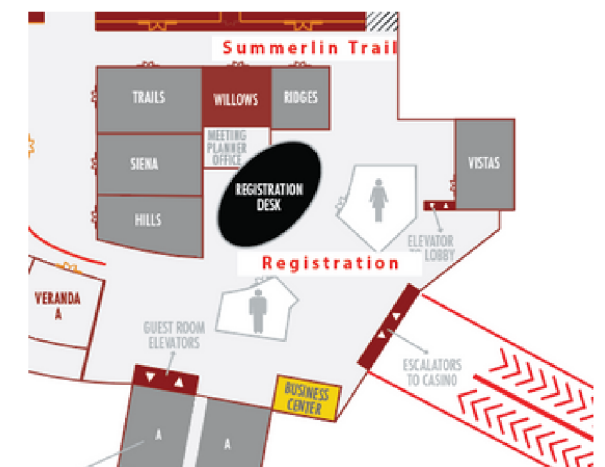

red rock
CASINO

red rock

SM

CASINO • RESORT • SPA
Las Vegas

Convention Space Signage Opportunities

REGISTRATION

REGISTRATION FLOOR

Digital Print Floor Wrap w/ Matte Laminate

3'x3' Sections (40 Available)

\$150 EACH

Ad placement on the floor will be per AADOM's discretion.

Event space photos are for reference only. AADOM will strive to place branded items in the areas depicted, but in the event they need to be moved, AADOM's team will place them at its discretion in a comparable area. All artwork is subject to AADOM's approval.

VERANDA WAY

Event space photos are for reference only. AADOM will strive to place branded items in the areas depicted, but in the event they need to be moved, AADOM's team will place them at its discretion in a comparable area. All artwork is subject to AADOM's approval.

LEFT

94.5"w x 120"h (MAX)

\$1,500

RIGHT

101.25"w x 120"h (MAX)

\$1,500

Event space photos are for reference only. AADOM will strive to place branded items in the areas depicted, but in the event they need to be moved, AADOM's team will place them at its discretion in a comparable area. All artwork is subject to AADOM's approval.