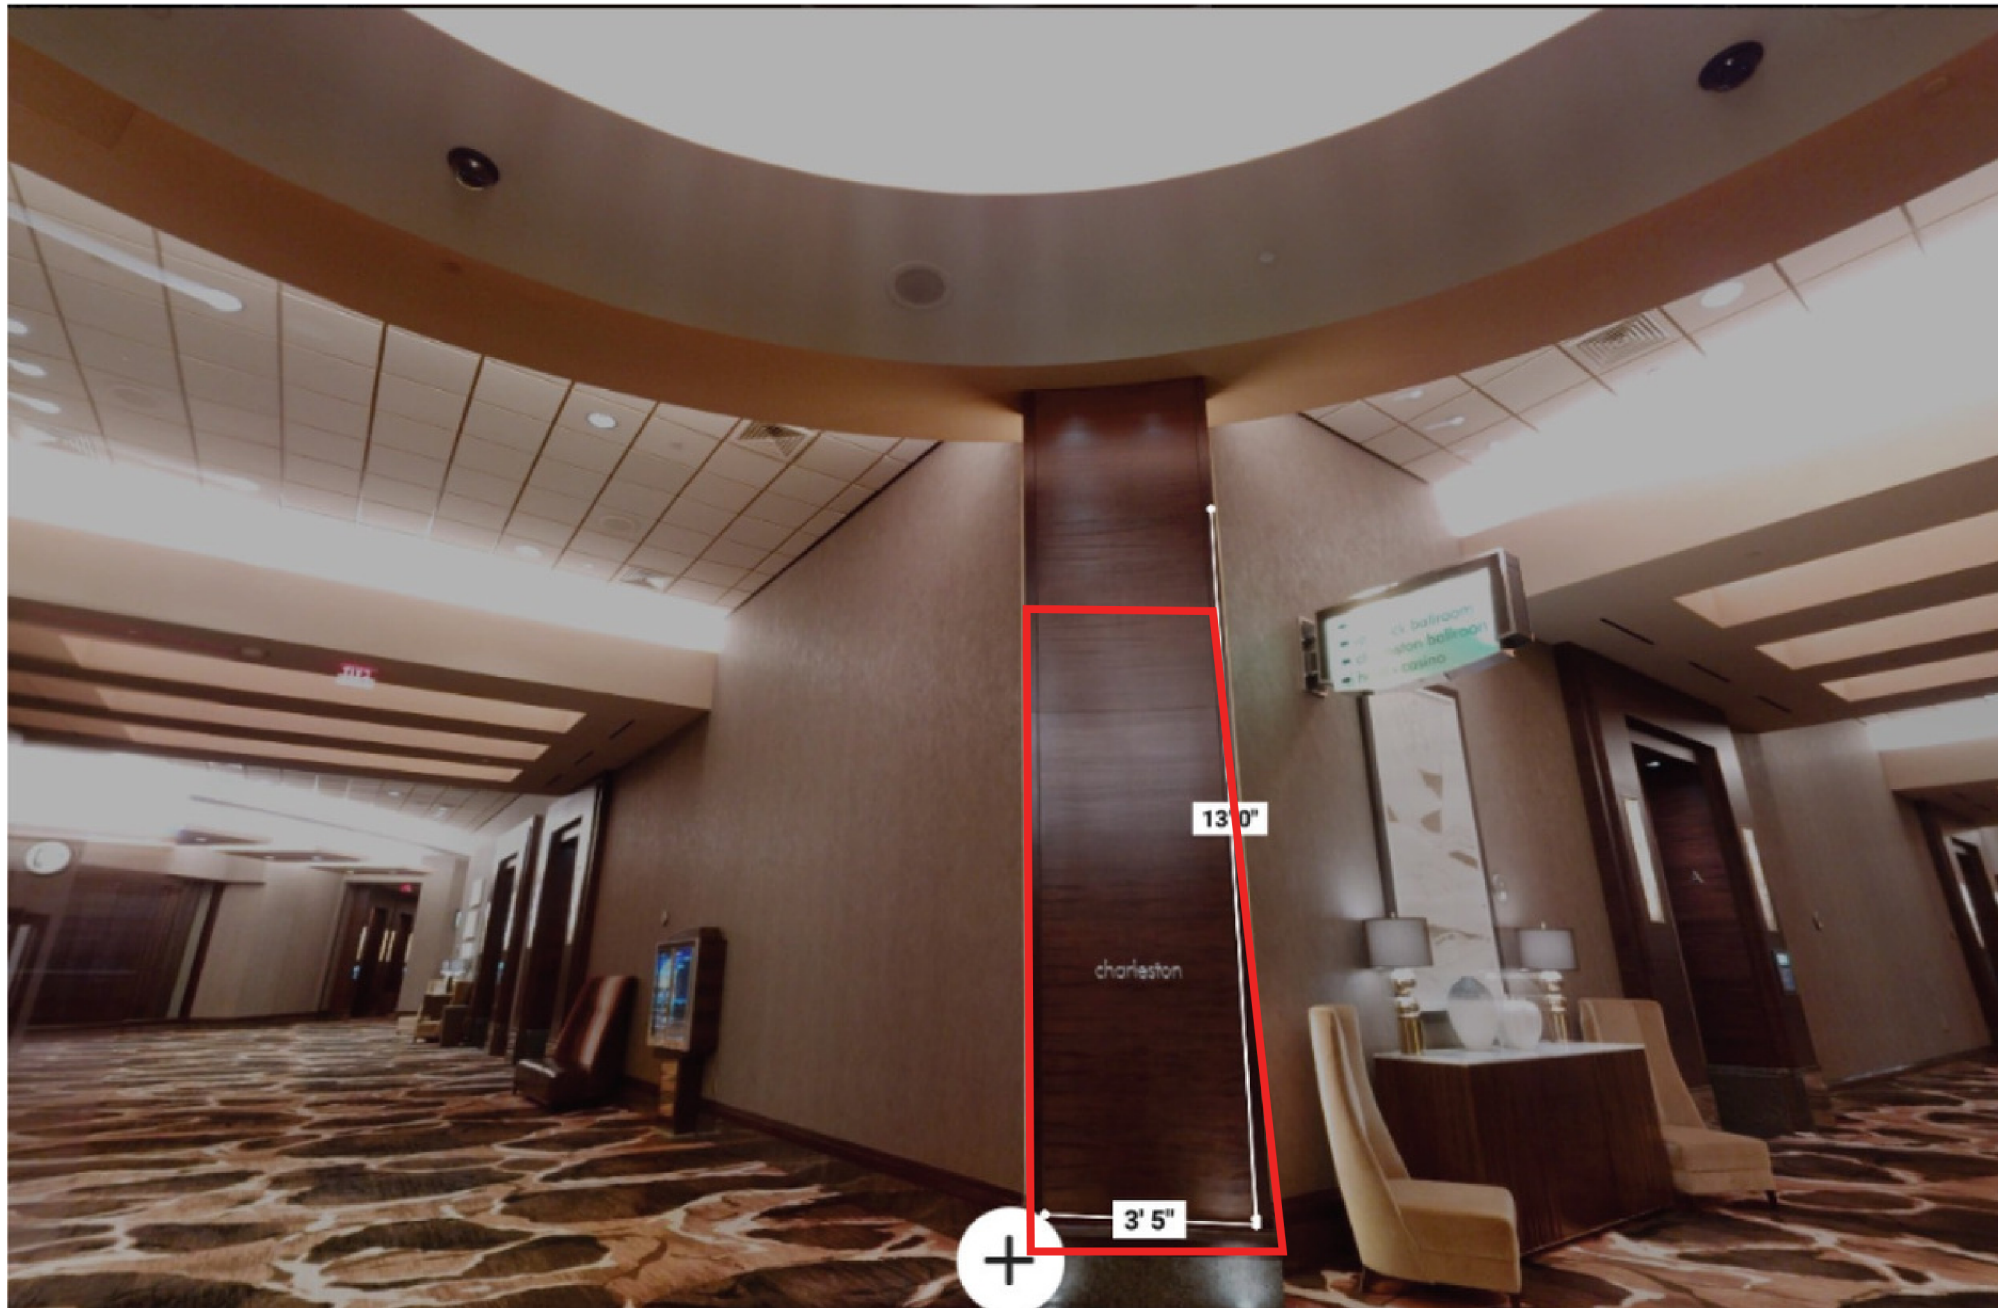

VERANDA WAY

HALLWAY COLUMNS / PILLARS

Digital Print On PhotoTex @ APPROX 48" w x 120" h (MAX) (x2)

*** 2 Available

$1,250 EACH

Event space photos are for reference only. AADOM will strive to place branded items in the areas depicted, but in the event they need to be moved, AADOM's team will place them at its discretion in a comparable area. All artwork is subject to AADOM's approval.